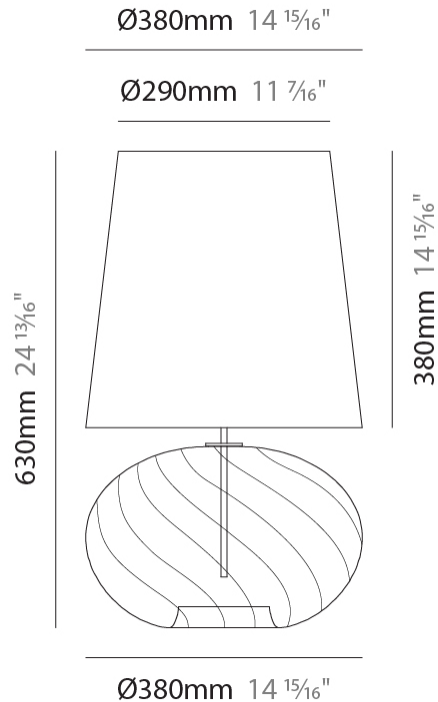

FIRENZE CIPOLLA PORTABLE

D144013-

base number Finish
Options

1. To build a product code in our configurator select the specify button on the base model # product page
2. To build a manual product code on this datasheet choose from the options listed below in blue font and add the suffix to the base model #

GENERAL

Series: Firenze Cipolla
Brand: Cangiini & Tucci
Division: Design
Mounting Type: Portable
Mounting Location: Table
Subcategory: Ambient

PHYSICAL

Shape: Sphere
Diameter (mm): 380
Diameter (in): 14 ¹⁵/₁₆"
Height (mm): 630
Height (in): 24 ¹³/₁₆"
Light Distribution: Omnidirectional
Weight (kg): 2.64
Weight (lbs): 5.82
Fixture Finish: [AMB](#) / [GRN](#) / [PNK](#) / [RUB](#) / [SKB](#) / [SMK](#) / [TOB](#) / [TRA](#)
Holder Finish: CHR
Fixture Material: Glass / Metal

ELECTRICAL

Number of Lamps: 1
Lamp Type: LED Retrofit
Bulb Included: Bulb Not Included
Max. Wattage Per Lamp (W): 7
Lamp Base: E26
Input Voltage (V): 120
Upon Request: 277Vac / GU24

LED

OPTICAL

RATINGS AND CERTIFICATIONS

Certified By: Certified for North American Standards
IP rating: IP20

PROJECT
TYPE
SPECIFIER
QUANTITY
DATE