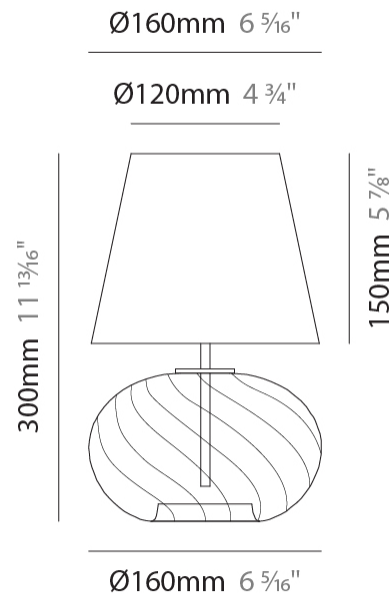

FIRENZE CIPOLLA PORTABLE

D144011-

base number   Finish
Options

1. To build a product code in our configurator select the specify button on the base model # product page
2. To build a manual product code on this datasheet choose from the options listed below in blue font and add the suffix to the base model #

GENERAL

Series: Firenze Cipolla
Brand: Cangini & Tucci
Division: Design
Mounting Type: Portable
Mounting Location: Table
Subcategory: Ambient

PHYSICAL

Shape: Sphere
Diameter (mm): 160
Diameter (in): 6 5/16
Height (mm): 300
Height (in): 11 13/16
Light Distribution: Omnidirectional
Weight (kg): 0.52
Weight (lbs): 1.15
Fixture Finish: [AMB](#) / [GRN](#) / [PNK](#) / [RUB](#) / [SKB](#) / [SMK](#) / [TOB](#) / [TRA](#)
Holder Finish: CHR
Fixture Material: Glass / Metal

ELECTRICAL

Number of Lamps: 1
Lamp Type: LED Retrofit
Bulb Included: Bulb Not Included
Max. Wattage Per Lamp (W): 4
Lamp Base: E12
Input Voltage (V): 120

LED

OPTICAL

RATINGS AND CERTIFICATIONS

Certified By: Certified for North American Standards
IP rating: IP20

PROJECT	_____
TYPE	_____
SPECIFIER	_____
QUANTITY	_____
DATE	_____