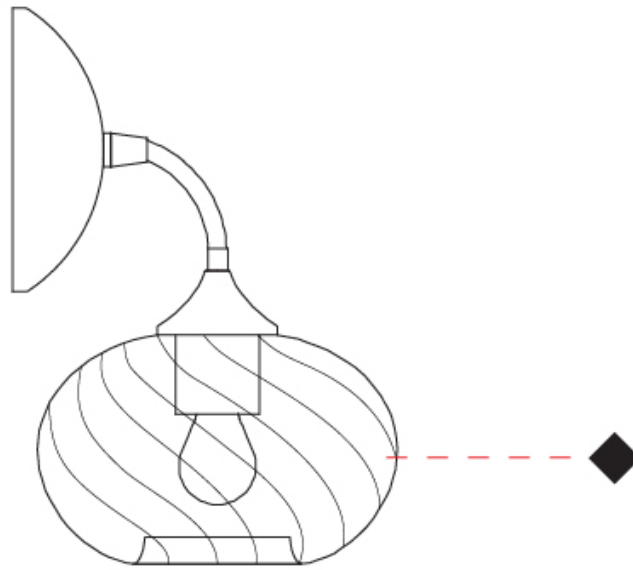

FIRENZE CIPOLLA SURFACE

D143015-

PROJECT _____

TYPE _____

SPECIFIER _____

QUANTITY _____

DATE _____

D