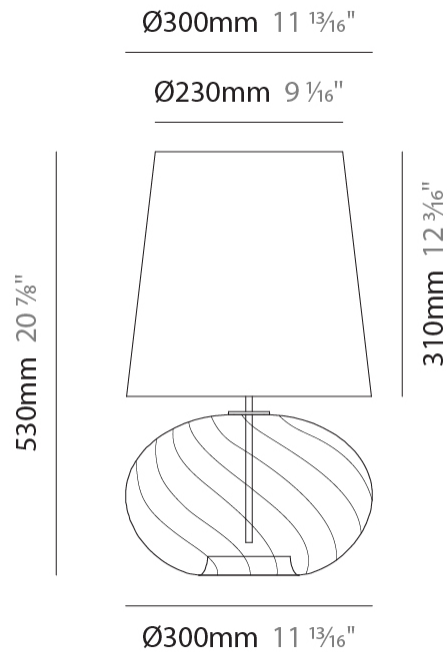

FIRENZE CIPOLLA PORTABLE

D144012-

base number   Finish
Options

PROJECT
TYPE
SPECIFIER
QUANTITY
DATE

1. To build a product code in our configurator select the specify button on the base model # product page
2. To build a manual product code on this datasheet choose from the options listed below in blue font and add the suffix to the base model #

GENERAL

Series: Firenze Cipolla
Brand: Cangiini & Tucci
Division: Design
Mounting Type: Portable
Mounting Location: Table
Subcategory: Ambient

PHYSICAL

Shape: Sphere
Diameter (mm): 300
Diameter (in): 11 ¹³/₁₆"
Height (mm): 530
Height (in): 20 ⁷/₈"
Light Distribution: Omnidirectional
Weight (kg): 1.65
Weight (lbs): 3.64
Fixture Finish: [AMB](#) / [GRN](#) / [PNK](#) / [RUB](#) / [SKB](#) / [SMK](#) / [TOB](#) / [TRA](#)
Holder Finish: CHR
Fixture Material: Glass / Metal

ELECTRICAL

Number of Lamps: 1
Lamp Type: LED Retrofit
Bulb Included: Bulb Not Included
Max. Wattage Per Lamp (W): 7
Lamp Base: E26
Input Voltage (V): 120
Upon Request: 277Vac / GU24

LED

OPTICAL

RATINGS AND CERTIFICATIONS

Certified By: Certified for North American Standards
IP rating: IP20