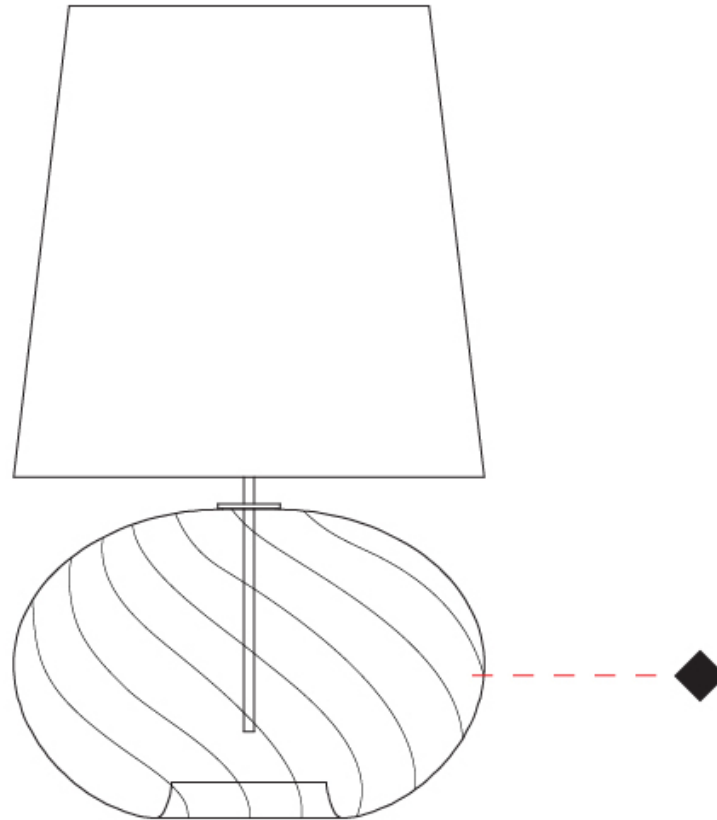

FIRENZE CIPOLLA PORTABLE

D144013-

PROJECT

TYPE

SPECIFIER

QUANTITY

DATE

D