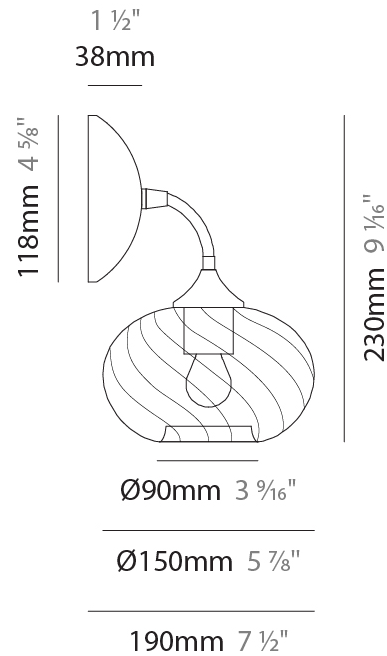

FIRENZE CIPOLLA SURFACE

D143015-

base number   Finish
Options

1. To build a product code in our configurator select the specify button on the base model # product page
2. To build a manual product code on this datasheet choose from the options listed below in blue font and add the suffix to the base model #

GENERAL

Series: Firenze Cipolla
Brand: Cangiini & Tucci
Division: Design
Mounting Type: Surface
Mounting Location: Wall
Subcategory: Ambient

PHYSICAL

Shape: Sphere
Length (mm): 150
Length (in): 5 ⁷/₈
Height (mm): 230
Depth (mm): 190
Height (in): 9 ¹/₁₆
Depth (in): 7 ¹/₂
Light Distribution: Omnidirectional
Weight (kg): 0.45
Weight (lbs): 0.99
[Fixture Finish: AMB / GRN / PNK / RUB / SKB / SMK / TOB / TRA](#)
Holder Finish: CHR
Fixture Material: Glass / Metal

ELECTRICAL

Number of Lamps: 1
Lamp Type: LED Retrofit
Bulb Included: Bulb Not Included
Max. Wattage Per Lamp (W): 4
Lamp Base: E12
Input Voltage (V): 120

LED

OPTICAL

RATINGS AND CERTIFICATIONS

Certified By: Certified for North American Standards
IP rating: IP20